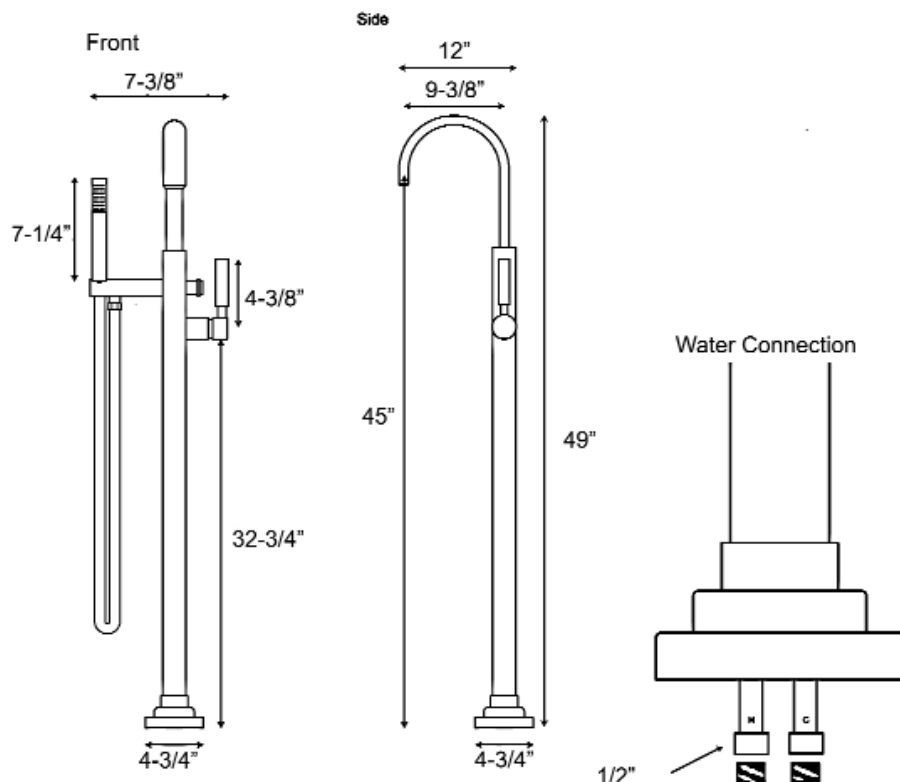

# TESSA FREESTANDING TUB FILLER

Cat.No.

7952

BARCLAY

Height: 49" (Bottom of faucet to top)  
 Height: 45" (Bottom of faucet to spout)  
 Width: 11"  
 Length: 7-3/8"

## Features:

- ▶ Solid brass filler body
- ▶ Brass lever handles
- ▶ Rough-In Valve Included
- ▶ Spout reach is 9"
- ▶ Handshower hose is 58"
- ▶ Single hole faucet
- ▶ 1/2" NPT connection
- ▶ Ceramic disc cartridges
- ▶ Vacuum breaker for handshower needed #7999 (Not Included)

## Finishes

- CP** Polished Chrome
- ORB** Oil Rubbed Bronze
- BN** Brushed Nickel
- PN** Polished Nickel

Dimensions and specifications are subject to change without notice.